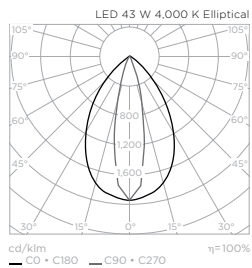

Routing by DIP switch strip.

Optics

Optimised lens for each LED available with intensive beam 12° (Spot), to illuminate very high elements and elliptical beam 12°x46° (Oval) to illuminate facades or general lighting.

Dimensions

Measures in mm

Applications

Landscape

Lighting of facades

Ornamental outdoor lighting

Industry

Airports