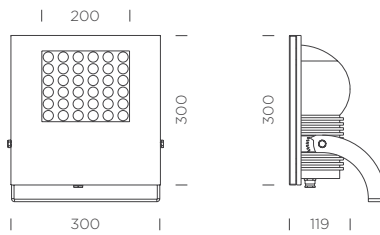

Routing by DIP switch strip.

Optics

Optimised lens for each LED available with intensive beam 12° (Spot), to illuminate very high elements and elliptical beam 12°x46° (Oval) to illuminate facades or general lighting.

Dimensions

Measures in mm

Applications

Landscape

Lighting of facades

Ornamental outdoor lighting

Industry

Airports