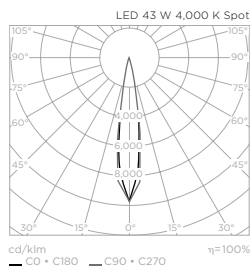

Routing by DIP switch strip.

Optics

Optimised lens for each LED available with intensive beam 12° (Spot), to illuminate very high elements and elliptical beam 12°x46° (Oval) to illuminate facades or general lighting.